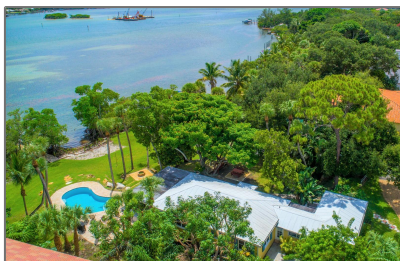

Single family

1,949 Sqft - 4 Riverside Drive, Jupiter, Florida
33469

Basic [Details](#)

Property Type: **F**

Listing Type: **Single family**

Listing ID: **RX-10862458**

Price: **\$10,000**

Bedrooms: **3**