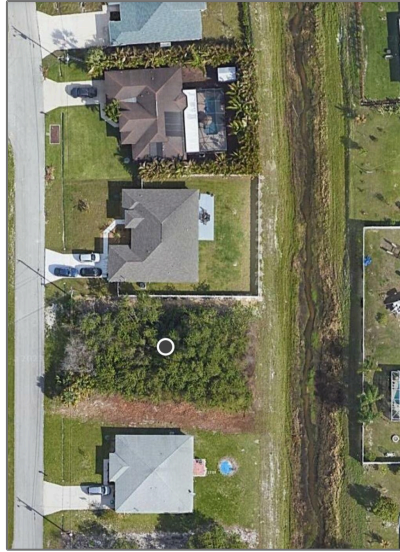

# Single family

- 4149 Winslow Street, Port Saint Lucie, Florida  
34953

## Basic Details

|                |                      |
|----------------|----------------------|
| Property Type: | <b>C</b>             |
| Listing Type:  | <b>Single family</b> |
| Listing ID:    | <b>RX-10862261</b>   |
| Price:         | <b>\$100,000</b>     |

## Address Map

|                |                         |
|----------------|-------------------------|
| Country:       | <b>US</b>               |
| State:         | <b>FL</b>               |
| County:        | <b>St. Lucie</b>        |
| City:          | <b>Port Saint Lucie</b> |
| Zipcode:       | <b>34953</b>            |
| Street:        | <b>Winslow</b>          |
| Street Number: | <b>4149</b>             |
| Longitude:     | <b>W81° 37' 15.3"</b>   |
| Latitude:      | <b>N27° 13' 22.6"</b>   |