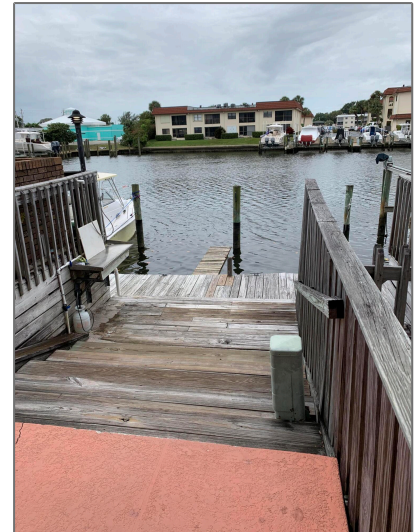

Condominium

900 Sqft - 316 Southwind Court 208, North Palm Beach, Florida 33408

Basic [Details](#)

Property Type:	F
Listing Type:	Condominium
Listing ID:	RX-10861912
Price:	\$3,000
Bedrooms:	2
Bathrooms:	2
Square Footage:	900 Sqft
Year Built:	1981

Address [Map](#)

Country:	US
State:	FL
County:	Palm Beach
City:	North Palm Beach
Zipcode:	33408
Street:	Southwind Court

Features

✓ Heating System:	Central, Electric
✓ Cooling System:	Central, Electric
✓ View:	Intracoastal, River
✓ Parking:	Assigned, Guest