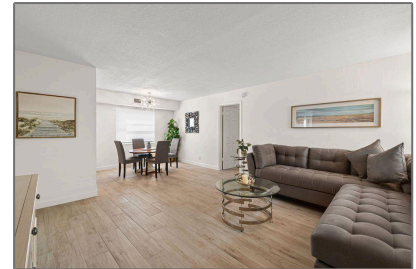

Condominium

1,176 Sqft - 135 Shore Court 101, North Palm Beach, Florida 33408

Basic [Details](#)

Property Type: **F**

Listing Type: **Condominium**

Listing ID: **RX-10861291**

Price: **\$2,975**

Bedrooms: **2**