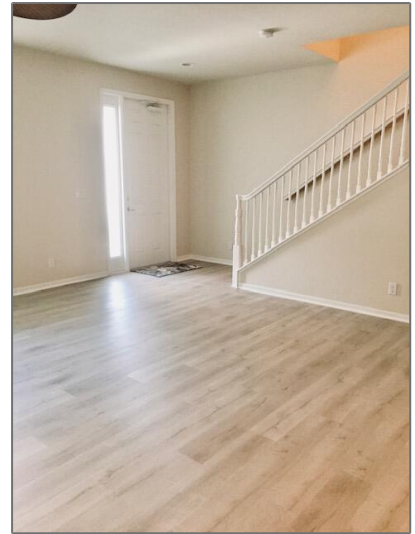

Townhouse

1,990 Sqft - 3250 Caroline Drive, Jupiter, Florida
33458

Basic [Details](#)

Property Type:	F
Listing Type:	Townhouse
Listing ID:	RX-10860709
Price:	\$3,400
Bedrooms:	3
Bathrooms:	2.1
Half Bathrooms:	1
Square Footage:	1,990 Sqft
Year Built:	2014