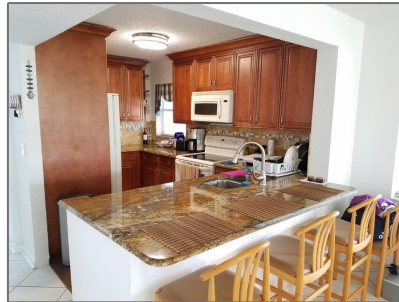

Condominium

1,126 Sqft - 2940 22nd Avenue 701, Delray Beach,
Florida 33445

Basic [Details](#)

Property Type:	F
Listing Type:	Condominium
Listing ID:	RX-10860219
Price:	\$2,200
Bedrooms:	2
Bathrooms:	2
Square Footage:	1,126 Sqft
Year Built:	1979