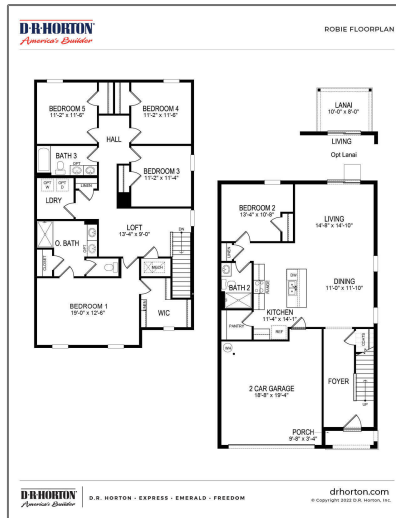

Single family

2,847 Sqft - 12218 Rimini Way, Port Saint Lucie, Florida 34987

Basic Details

Property Type:	A
Listing Type:	Single family
Listing ID:	RX-10859946
Price:	$459,590
Bedrooms:	5
Bathrooms:	2.1
Half Bathrooms:	1
Square Footage:	2,847 Sqft
Year Built:	2023

Features

☒	Heating System:	Central, Electric
☒	Cooling System:	Central, Electric
☒	Furnished:	Unfurnished

Address Map

Country:	US
State:	FL
County:	St. Lucie
City:	Port Saint Lucie
Zipcode:	34987
Street:	Rimini