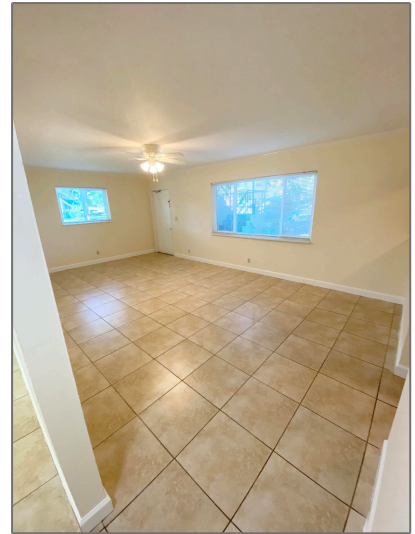

Condominium

854 Sqft - 813 Lighthouse Drive A, North Palm Beach, Florida 33408

Basic [Details](#)

Property Type:	F
Listing Type:	Condominium
Listing ID:	RX-10846189
Price:	\$1,899
Bedrooms:	2
Bathrooms:	1
Square Footage:	854 Sqft
Year Built:	1961