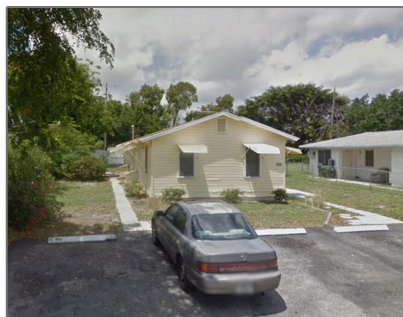

Single family

1,408 Sqft - 338 1st Avenue, Delray Beach, Florida
33444

Basic [Details](#)

Property Type: **A**

Listing Type: **Single family**

Listing ID: **RX-10859060**

Price: **\$750,000**

Bedrooms: **2**

Bathrooms: **3.1**

Half Bathrooms: **1**

Square Footage: **1,408 Sqft**

Year Built: **1947**

Address [Map](#)

Country: **US**

State: **FL**

County: **Palm Beach**

City: **Delray Beach**

Zipcode: **33444**

Street: **1st**

Street Number: **338**

Longitude: **W81° 55' 33"**

Latitude: **N26° 27' 16.9"**

Features

Heating System: **Electric**