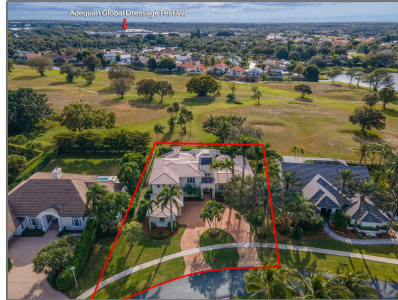

Single family

5,266 Sqft - 2351 Newbury Drive, Wellington,
Florida 33414

Basic [Details](#)

Property Type:	A
Listing Type:	Single family
Listing ID:	RX-10858762
Price:	\$1,790,000
Bedrooms:	4
Bathrooms:	4.2
Half Bathrooms:	2
Square Footage:	5,266 Sqft
Year Built:	2000

Address [Map](#)

Country:	US
State:	FL
County:	Palm Beach
City:	Wellington
Zipcode:	33414
Street:	Newbury
Street Number:	2351
Longitude:	W81° 44' 38.2"
Latitude:	N26° 38' 49.7"

Agent Info

Bill Gould
<http://www.exclusivebetatest.com>
561-745-2780
561-379-3141
561-745-2781
Bill@ExclusiveCommunities.com
Gould@WilliamGould.com
