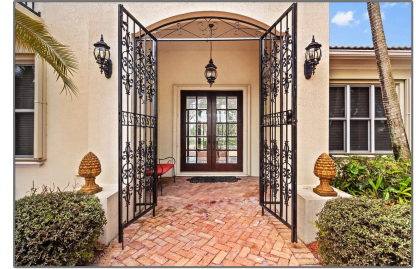

Single family

5,266 Sqft - 2351 Newbury Drive, Wellington,
Florida 33414

Basic [Details](#)

Property Type:	A
Listing Type:	Single family
Listing ID:	RX-10858762
Price:	\$1,790,000
Bedrooms:	4
Bathrooms:	4.2
Half Bathrooms:	2
Square Footage:	5,266 Sqft
Year Built:	2000