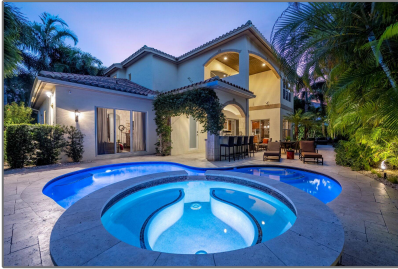

Single family

5,276 Sqft - 103 Nativa Circle, North Palm Beach,
Florida 33410

Basic [Details](#)

Property Type:	A
Listing Type:	Single family
Listing ID:	RX-10844037
Price:	\$2,900,000
Bedrooms:	4
Bathrooms:	5.1
Half Bathrooms:	1
Square Footage:	5,276 Sqft
Year Built:	2008