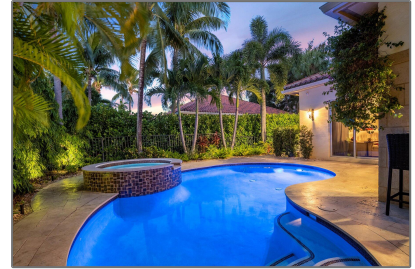

Single family

5,276 Sqft - 103 Nativa Circle, North Palm Beach,
Florida 33410

Basic [Details](#)

Property Type:	A
Listing Type:	Single family
Listing ID:	RX-10844037
Price:	\$2,900,000
Bedrooms:	4
Bathrooms:	5.1
Half Bathrooms:	1
Square Footage:	5,276 Sqft
Year Built:	2008

Address [Map](#)

Country:	US
State:	FL
County:	Palm Beach
City:	North Palm Beach
Zipcode:	33410
Street:	Nativa
Street Number:	103
Longitude:	W81° 55' 32.8"
Latitude:	N26° 49' 33.5"

Features

✓	Swimming Pool:	Heated, Inground, Concrete
✓	Heating System:	Central, Electric
✓	Cooling System:	Central, Electric
✓	View:	Garden
✓	Parking:	2+ spaces, Garage - attached, Vehicle restrictions
✓	Furnished:	Unfurnished