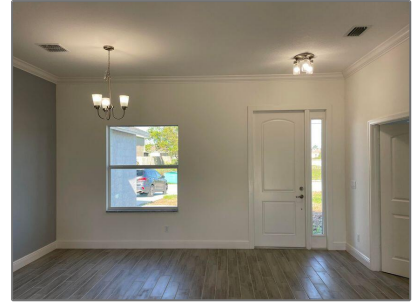

Single family

2,564 Sqft - 4603 Bradbury Street, Port Saint
Lucie, Florida 34953

Basic [Details](#)

Property Type: **F**

Listing Type: **Single family**

Listing ID: **RX-10858616**

Price: **\$3,200**

Bedrooms: **4**

Bathrooms: **3**

Square Footage: **2,564 Sqft**

Year Built: **2022**

Address [Map](#)

Country: **US**

State: **FL**

County: **St. Lucie**

City: **Port Saint Lucie**