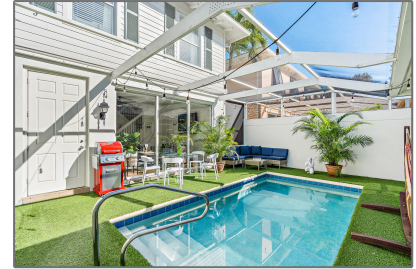

Townhouse

2,535 Sqft - 116 Caravelle Drive, Jupiter, Florida
33458

Basic [Details](#)

Property Type:	F
Listing Type:	Townhouse
Listing ID:	RX-10839195
Price:	\$5,500
Bedrooms:	4
Bathrooms:	3
Square Footage:	2,535 Sqft
Year Built:	2005

Features

✓ Heating System:	Central, Electric
✓ Cooling System:	Central, Electric
✓ View:	Pool
✓ Parking:	2+ spaces, Driveway, Garage - detached, Street

Address [Map](#)

Country:	US
State:	FL
County:	Palm Beach
City:	Jupiter
Zipcode:	33458
Street:	Caravelle
Street Number:	116
Longitude:	W81° 52' 33.3"
Latitude:	N26° 54' 8.8"