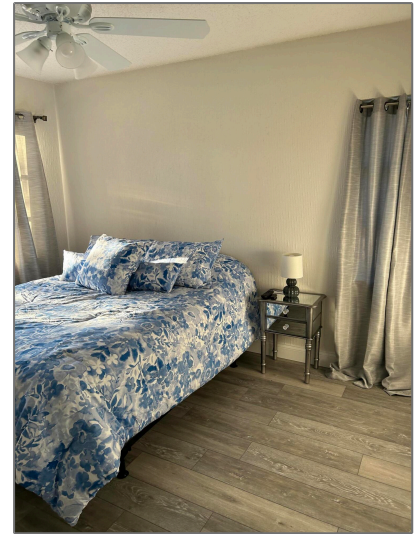

Condominium

1,196 Sqft - 5890 Sugar Palm Court E, Delray Beach, Florida 33484

Basic [Details](#)

Property Type:	F
Listing Type:	Condominium
Listing ID:	RX-10857348
Price:	\$2,500
Bedrooms:	2
Bathrooms:	2
Square Footage:	1,196 Sqft
Year Built:	1980

Address [Map](#)

Country:	US
State:	FL
County:	Palm Beach
City:	Delray Beach
Zipcode:	33484
Street:	Sugar Palm

Features

✓ Heating System:	Central, Electric, Heat strip
✓ Cooling System:	Ceiling fan, Paddle fans, Electric
✓ View:	Garden, Pond
✓ Parking:	Assigned, Guest