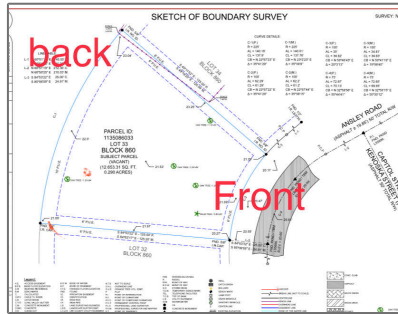

Single family

- Xxxx Ansley Road, North Port, Florida 34288

Basic Details

Property Type:	C
Listing Type:	Single family
Listing ID:	RX-10857241
Price:	\$39,000

Address Map

Country:	US
State:	FL
County:	Sarasota
City:	North Port
Zipcode:	34288
Street:	Ansley
Street Number:	Xxxx
Longitude:	W83° 52' 44"
Latitude:	N27° 3' 33.6"