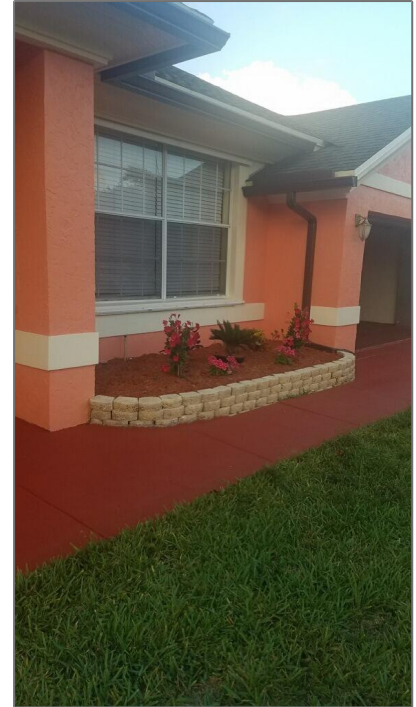

Single family

2,899 Sqft - 143 Royal Pine Circle, Royal Palm Beach, Florida 33411

Basic [Details](#)

Property Type:	F
Listing Type:	Single family
Listing ID:	RX-10856977
Price:	\$3,600
Bedrooms:	4
Bathrooms:	2
Square Footage:	2,899 Sqft
Year Built:	1988