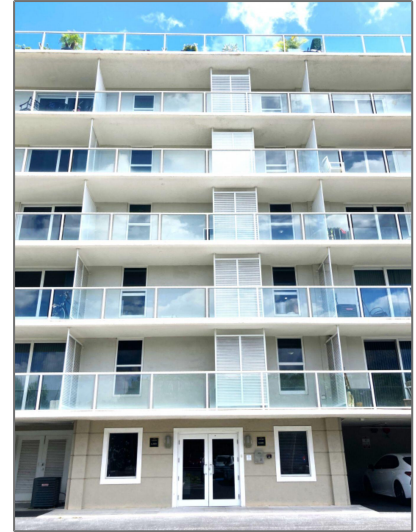

Condominium

1,229 Sqft - 2560 Ocean Boulevard 317, Palm Beach, Florida 33480

Basic Details

Property Type: **F**

Listing Type: **Condominium**

Listing ID: **RX-10856909**

Price: **\$3,500**

Bedrooms: **2**