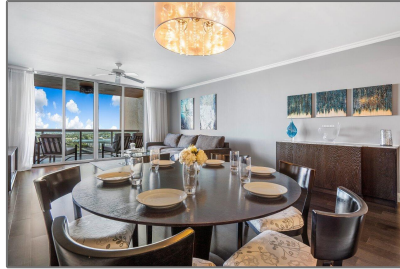

Condominium

1,752 Sqft - 2640 Lake Shore Drive 1511, Riviera Beach, Florida 33404

Basic [Details](#)

Property Type:	A
Listing Type:	Condominium
Listing ID:	RX-10856587
Price:	\$949,000
Bedrooms:	3
Bathrooms:	3
Square Footage:	1,752 Sqft
Year Built:	2007

Features

✓	Heating System:	Central
✓	Cooling System:	Central, Ceiling fan
✓	View:	Ocean, City, Bay
✓	Security:	Gate - manned, Security patrol, Entry card
✓	Parking:	Assigned
✓	Furnished:	Furniture negotiable