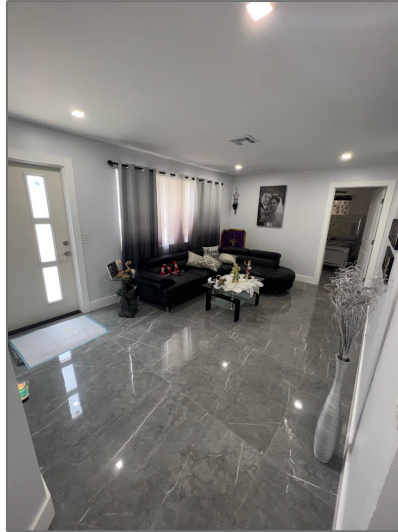

# Single family

1,923 Sqft - 5835 Lime Road, West Palm Beach,  
Florida 33413