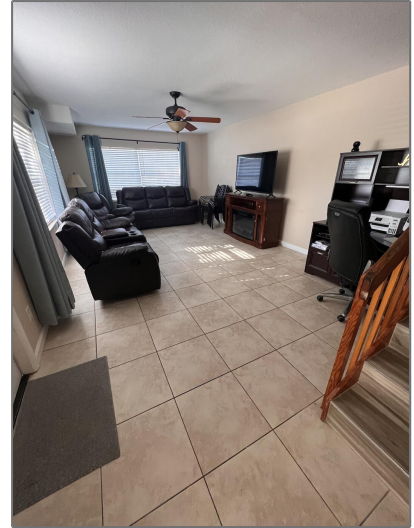

## Basic Details

Property Type:	<b>F</b>
Listing Type:	<b>Townhouse</b>
Listing ID:	<b>RX-10855659</b>
Price:	<b>\$2,600</b>
Bedrooms:	<b>2</b>
Bathrooms:	<b>2.1</b>
Half Bathrooms:	<b>1</b>
Square Footage:	<b>1,398 Sqft</b>
Year Built:	<b>1988</b>