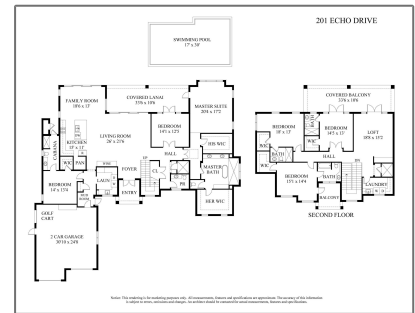

# Single family

6,945 Sqft - 201 Echo Drive, Jupiter, Florida 33458

## Basic Details

Property Type:	<b>A</b>
Listing Type:	<b>Single family</b>
Listing ID:	<b>RX-10855547</b>
Price:	<b>\$5,995,000</b>
Bedrooms:	<b>5</b>
Bathrooms:	<b>5.1</b>
Half Bathrooms:	<b>1</b>
Square Footage:	<b>6,945 Sqft</b>
Year Built:	<b>2023</b>