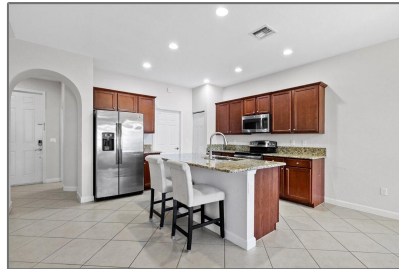

Townhouse

2,144 Sqft - 10169 Wellington Parc Drive 10169,
Wellington, Florida 33449

Basic [Details](#)

Property Type:	F
Listing Type:	Townhouse
Listing ID:	RX-10855432
Price:	\$3,200
Bedrooms:	3
Bathrooms:	2.1
Half Bathrooms:	1
Square Footage:	2,144 Sqft
Year Built:	2015