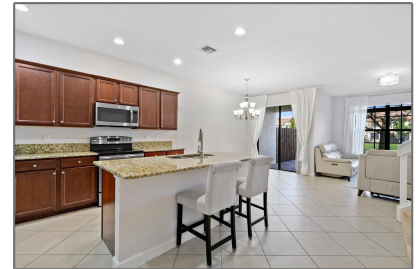

Townhouse

2,144 Sqft - 10169 Wellington Parc Drive 10169,
Wellington, Florida 33449

Basic [Details](#)

Property Type:	F
Listing Type:	Townhouse
Listing ID:	RX-10855432
Price:	\$3,200
Bedrooms:	3
Bathrooms:	2.1
Half Bathrooms:	1
Square Footage:	2,144 Sqft
Year Built:	2015