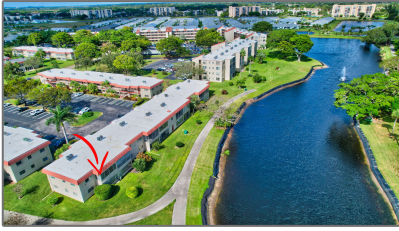

Condominium

925 Sqft - 32 Abbey Lane 208, Delray Beach,
Florida 33446

Basic [Details](#)

Property Type:	F
Listing Type:	Condominium
Listing ID:	RX-10855198
Price:	\$1,900
Bedrooms:	2
Bathrooms:	2
Square Footage:	925 Sqft
Year Built:	1978

Address [Map](#)

Country:	US
State:	FL
County:	Palm Beach
City:	Delray Beach
Zipcode:	33446
Street:	Abbey
Street Number:	32
Longitude:	W81° 50' 50.9"
Latitude:	N26° 27' 26.5"

Agent Info

Bill Gould
<http://www.exclusivebetatest.com>
561-745-2780
561-379-3141
561-745-2781
Bill@ExclusiveCommunities.com
Gould@WilliamGould.com
