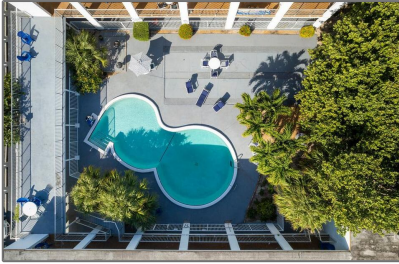

Apartment

9,368 Sqft - 115 Inlet Way 17, Palm Beach Shores,
Florida 33404

Basic [Details](#)

Property Type:	F
Listing Type:	Apartment
Listing ID:	RX-10855137
Price:	\$1,650
Bathrooms:	1
Square Footage:	9,368 Sqft
Year Built:	1953

Features

✓ Heating System:	No heat
✓ Cooling System:	Wall-win a/c, Electric
✓ View:	Garden
✓ Parking:	Vehicle restrictions, Open

Address [Map](#)

Country:	US
State:	FL
County:	Palm Beach
City:	Palm Beach Shores
Zipcode:	33404
Street:	Inlet
Street Number:	115