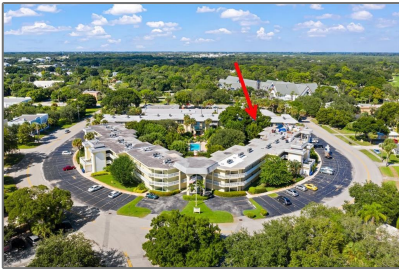

# Condominium

1,100 Sqft - 1100 Ponce De Leon Circle N 104,  
Vero Beach, Florida 32960

## Address [Map](#)

Country:	<b>US</b>
State:	<b>FL</b>
County:	<b>Indian River</b>
City:	<b>Vero Beach</b>
Zipcode:	<b>32960</b>
Street:	<b>Ponce De Leon</b>
Street Number:	<b>1100</b>
Longitude:	<b>W81° 36' 18.3"</b>
Latitude:	<b>N27° 38' 27.9"</b>