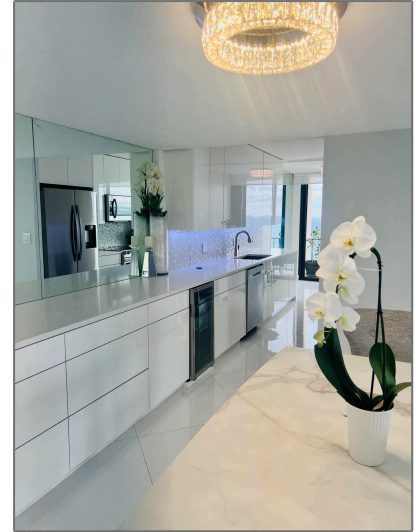

Condominium

1,432 Sqft - 4200 Ocean Drive 2-1402, Riviera Beach, Florida 33404

Basic Details

Property Type:	A
Listing Type:	Condominium
Listing ID:	RX-10812183
Price:	\$778,000
Bedrooms:	2
Bathrooms:	2
Square Footage:	1,432 Sqft
Year Built:	1974