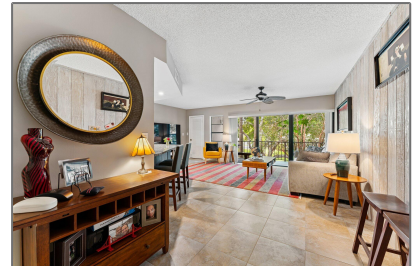

## Basic [Details](#)

Property Type:	<b>A</b>
Listing Type:	<b>Condominium</b>
Listing ID:	<b>RX-10854872</b>
Price:	<b>\$347,777</b>
Bedrooms:	<b>1</b>
Bathrooms:	<b>1.1</b>
Half Bathrooms:	<b>1</b>
Square Footage:	<b>935 Sqft</b>
Year Built:	<b>1978</b>