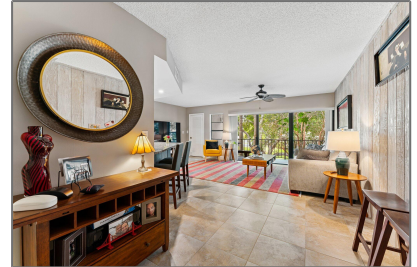

Condominium

935 Sqft - 1605 Us Highway 1 V6-202, Jupiter, Florida 33477

Basic [Details](#)

Property Type:	A
Listing Type:	Condominium
Listing ID:	RX-10854872
Price:	\$347,777
Bedrooms:	1
Bathrooms:	1.1
Half Bathrooms:	1
Square Footage:	935 Sqft
Year Built:	1978