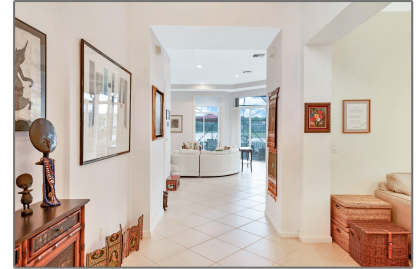

Single family

2,611 Sqft - 9126 Via Elegante, Wellington,
Florida 33411

Basic [Details](#)

Property Type:	A
Listing Type:	Single family
Listing ID:	RX-10854846
Price:	\$610,000
Bedrooms:	2
Bathrooms:	2
Square Footage:	2,611 Sqft
Year Built:	2005