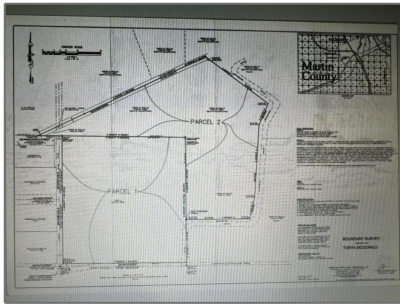

Agricultural

- 8281 42nd Avenue, Palm City, Florida 34990

Basic [Details](#)

Property Type: **C**

Listing Type: **Agricultural**

Listing ID: **RX-10854033**

Price: **$1,425,000**

Address [Map](#)

Country: **US**

State: **FL**

County: **Martin**

City: **Palm City**

Zipcode: **34990**

Street: **42nd**

Street Number: **8281**

Longitude: **W81° 41' 24.3"**

Latitude: **N27° 6' 13.8"**