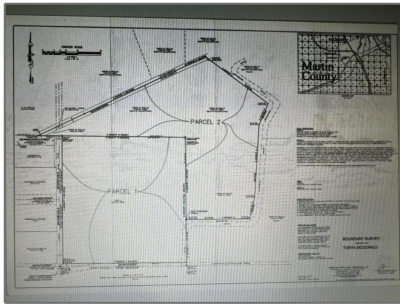

Agricultural

- 8281 42nd Avenue, Palm City, Florida 34990

Basic [Details](#)

Property Type: **C**

Listing Type: **Agricultural**

Listing ID: **RX-10854033**

Price: **\$1,425,000**

Address [Map](#)

Country: **US**

State: **FL**

County: **Martin**

City: **Palm City**

Zipcode: **34990**

Street: **42nd**

Street Number: **8281**

Longitude: **W81° 41' 24.3"**