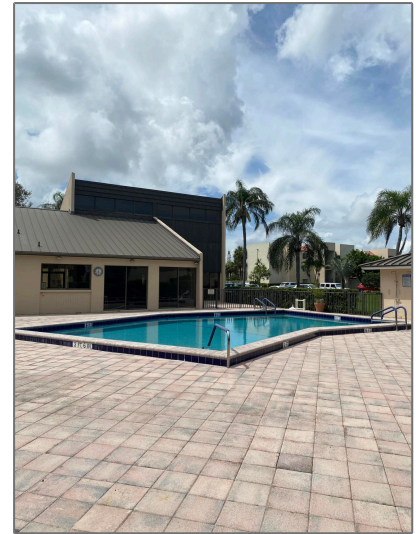

Condominium

1,200 Sqft - 1605 Us Highway 1 301v6, Jupiter,
Florida 33477

Basic [Details](#)

Property Type:	F
Listing Type:	Condominium
Listing ID:	RX-10853430
Price:	\$4,500
Bedrooms:	2
Bathrooms:	2
Square Footage:	1,200 Sqft
Year Built:	1979

Address [Map](#)

Country:	US
State:	FL
County:	Palm Beach
City:	Jupiter
Zipcode:	33477
Street:	Us Highway 1

Features

✓ Heating System:	Central, Electric
✓ Cooling System:	Ceiling fan, Electric
✓ View:	Pool, Garden
✓ Parking:	Assigned, Guest, Vehicle restrictions