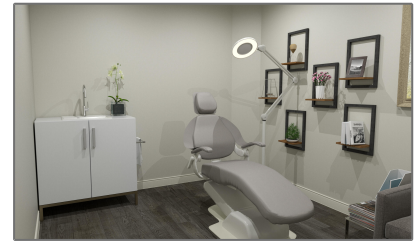

Executive Suite Complex

- 600 Heritage Drive 210, Jupiter, Florida 33458

Basic [Details](#)

Property Type:	E
Listing Type:	Executive Suite Complex
Listing ID:	RX-10853288
Price:	\$33
Bathrooms:	3
Year Built:	2004