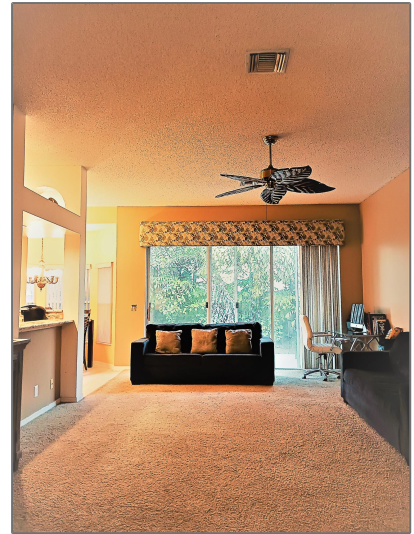

Single family

2,260 Sqft - 120 Spanish Pine Terrace, Royal Palm Beach, Florida 33411

Basic [Details](#)

Property Type:	A
Listing Type:	Single family
Listing ID:	RX-10850706
Price:	\$460,000
Bedrooms:	3
Bathrooms:	2
Square Footage:	2,260 Sqft
Year Built:	1989

Address [Map](#)

Country:	US
State:	FL
County:	Palm Beach
City:	Royal Palm Beach
Zipcode:	33411
Street:	Spanish Pine

Features

✓ Heating System:	Central
✓ Cooling System:	Central
✓ View:	Garden
✓ Security:	Security sys-owned
✓ Parking:	2+ spaces, Garage - attached, Driveway
✓ Furnished:	Unfurnished