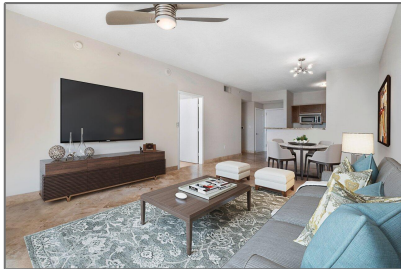

Condominium

825 Sqft - 550 Okeechobee Boulevard 824, West
Palm Beach, Florida 33401

Basic [Details](#)

Property Type:	A
Listing Type:	Condominium
Listing ID:	RX-10831006
Price:	\$429,000
Bedrooms:	1
Bathrooms:	1
Square Footage:	825 Sqft
Year Built:	2008