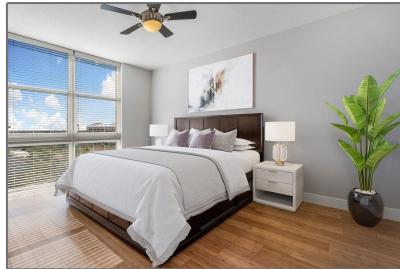

Condominium

825 Sqft - 550 Okeechobee Boulevard 824, West
Palm Beach, Florida 33401

Basic [Details](#)

Property Type:	A
Listing Type:	Condominium
Listing ID:	RX-10831006
Price:	\$429,000
Bedrooms:	1
Bathrooms:	1
Square Footage:	825 Sqft
Year Built:	2008