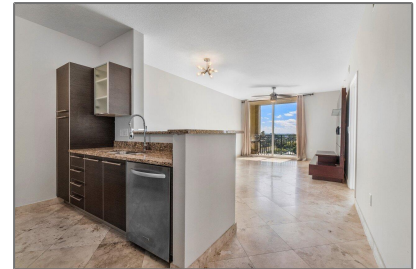

Condominium

825 Sqft - 550 Okeechobee Boulevard 824, West
Palm Beach, Florida 33401

Basic [Details](#)

Property Type:	A
Listing Type:	Condominium
Listing ID:	RX-10831006
Price:	\$429,000
Bedrooms:	1
Bathrooms:	1
Square Footage:	825 Sqft
Year Built:	2008