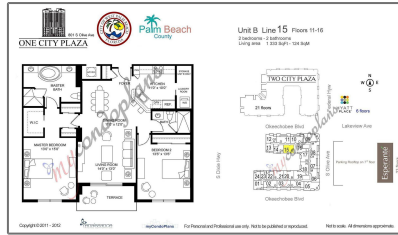

Condominium

1,333 Sqft - 801 Olive Avenue 1415, West Palm Beach, Florida 33401

Basic Details

Property Type:	F
Listing Type:	Condominium
Listing ID:	RX-10845575
Price:	\$3,300
Bedrooms:	2
Bathrooms:	2
Square Footage:	1,333 Sqft
Year Built:	2006

Address Map

Country:	US
State:	FL
County:	Palm Beach
City:	West Palm Beach
Zipcode:	33401
Street:	Olive
Street Number:	801
Longitude:	W81° 56' 53.2"
Latitude:	N26° 43' 8.8"

Features

✓ Heating System:	Central
✓ Cooling System:	Ceiling fan
✓ View:	Garden, City
✓ Parking:	2+ spaces, Assigned, Valet parking avlbl