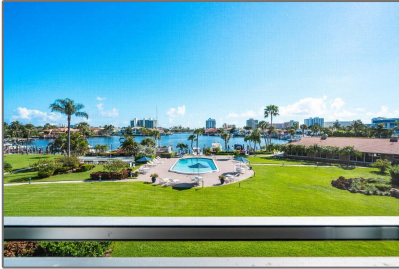

Condominium

1,000 Sqft - 3411 Spanish Trail 321, Delray Beach,
Florida 33483

Basic [Details](#)

Property Type:	F
Listing Type:	Condominium
Listing ID:	RX-10843585
Price:	\$2,750
Bedrooms:	2
Bathrooms:	2
Square Footage:	1,000 Sqft
Year Built:	1969

Address [Map](#)

Country:	US
State:	FL
County:	Palm Beach
City:	Delray Beach
Zipcode:	33483
Street:	Spanish
Street Number:	3411
Longitude:	W81° 55' 50.9"
Latitude:	N26° 25' 24.7"

Features

✓ Heating System:	Electric, Central individual
✓ Cooling System:	Ceiling fan, Electric, Central individual
✓ View:	Pool, Intracoastal, Marina, Bay
✓ Parking:	Assigned, Vehicle restrictions