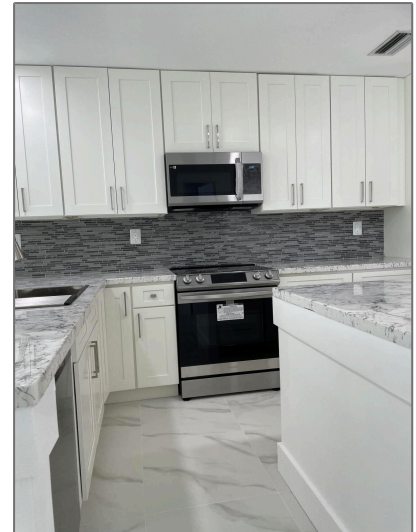

Condominium

1,196 Sqft - 13213 Lucinda Palm D Court D,
Delray Beach, Florida 33484

Basic [Details](#)

Property Type:	A
Listing Type:	Condominium
Listing ID:	RX-10839835
Price:	\$299,992
Bedrooms:	2
Bathrooms:	2
Square Footage:	1,196 Sqft
Year Built:	1980