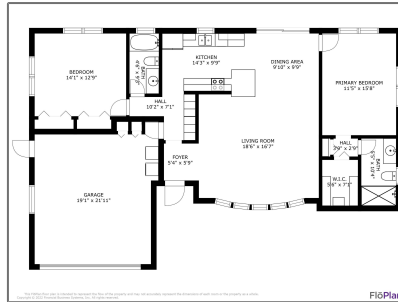

# Single family

2,033 Sqft - 935 Eve Street, Delray Beach, Florida  
33483

## Basic Details

Property Type: **F**

Listing Type: **Single family**

Listing ID: **RX-10836679**

Price: **\$6,500**

Bedrooms: **2**

Bathrooms: **2**

Square Footage: **2,033 Sqft**