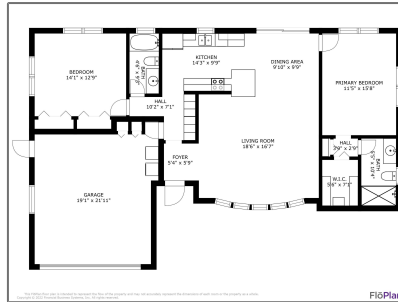

Single family

2,033 Sqft - 935 Eve Street, Delray Beach, Florida
33483

Basic Details

Property Type: **F**

Listing Type: **Single family**

Listing ID: **RX-10836679**

Price: **\$6,500**

Bedrooms: **2**

Bathrooms: **2**

Square Footage: **2,033 Sqft**

Year Built: **1966**

Address Map

Country: **US**

State: **FL**

County: **Palm Beach**

City: **Delray Beach**

Zipcode: **33483**

Street: **Eve**

Street Number: **935**

Longitude: **W81° 55' 55"**

Latitude: **N26° 26' 16.9"**

Features

✓ Heating System: **Central**

✓ Cooling System: **Central, Ceiling fan**