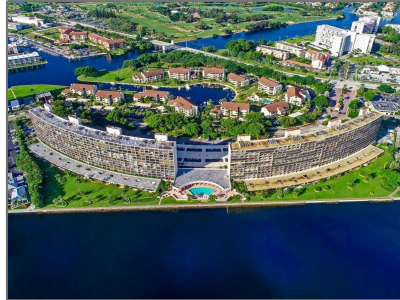

Condominium

1,595 Sqft - 134 Lakeshore Drive 514, North Palm Beach, Florida 33408

Basic [Details](#)

Property Type: **F**

Listing Type: **Condominium**

Listing ID: **RX-10837967**

Price: **\$3,300**

Bedrooms: **2**

Zipcode: **33408**

Street: **Lakeshore**

Street Number: **134**

Longitude: **W81° 56' 33.1"**

Latitude: **N26° 50' 3.6"**

Features

✓ Heating System: **Central, Electric**

✓ Cooling System: **Central, Electric**