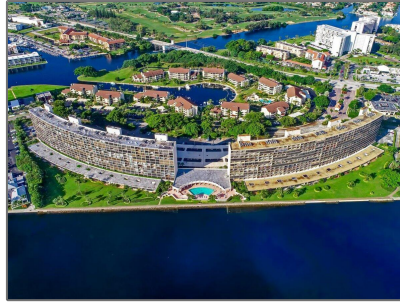

Condominium

1,595 Sqft - 134 Lakeshore Drive 514, North Palm Beach, Florida 33408

Basic [Details](#)

Property Type: **F**

Listing Type: **Condominium**

Listing ID: **RX-10837967**

Price: **\$3,300**

Bedrooms: **2**

Zipcode: **33408**

Street: **Lakeshore**

Street Number: **134**

Longitude: **W81° 56' 33.1"**

Latitude: **N26° 50' 3.6"**

Features

✓ Heating System: **Central, Electric**

✓ Cooling System: **Central, Electric**