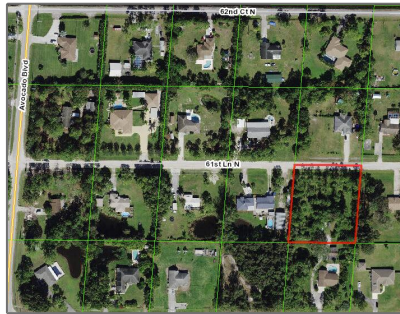

Single family

- Xxx 61st Lane, Loxahatchee, Florida 33470

Basic Details

Property Type:	C
Listing Type:	Single family
Listing ID:	RX-10836453
Price:	\$210,000

Address Map

Country:	US
State:	FL
County:	Palm Beach
City:	Loxahatchee
Zipcode:	33470
Street:	61st
Street Number:	Xxxx
Longitude:	W81° 43' 30.1"
Latitude:	N26° 46' 4.9"