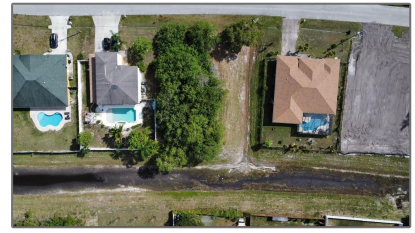

Single family

- 361 Log Drive, Port Saint Lucie, Florida 34953

Basic Details

Property Type:	C
Listing Type:	Single family
Listing ID:	RX-10836441
Price:	\$120,000

Address Map

Country:	US
State:	FL
County:	St. Lucie
City:	Port Saint Lucie
Zipcode:	34953
Street:	Log
Street Number:	361
Longitude:	W81° 39' 39.7"
Latitude:	N27° 12' 47.4"