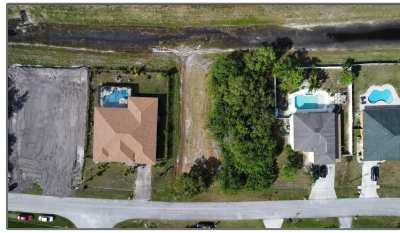

Single family

- 361 Log Drive, Port Saint Lucie, Florida 34953

Basic Details

Property Type:	C
Listing Type:	Single family
Listing ID:	RX-10836441
Price:	\$120,000

Address Map

Country:	US
State:	FL
County:	St. Lucie
City:	Port Saint Lucie
Zipcode:	34953
Street:	Log
Street Number:	361
Longitude:	W81° 39' 39.7"
Latitude:	N27° 12' 47.4"