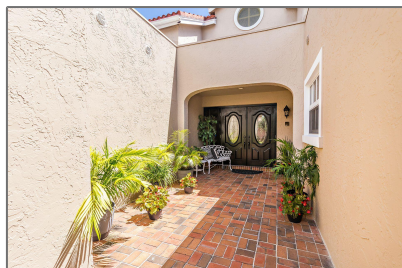

Single family

4,982 Sqft - 16688 Narrows Drive, Jupiter, Florida
33477

Basic [Details](#)

Property Type:	A
Listing Type:	Single family
Listing ID:	RX-10834679
Price:	\$2,650,000
Bedrooms:	4
Bathrooms:	6
Square Footage:	4,982 Sqft
Year Built:	1985