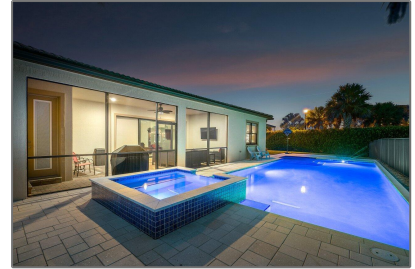

# Single family

5,155 Sqft - 540 Sonoma Isles Circle, Jupiter,  
Florida 33458

## Basic [Details](#)

Property Type:	<b>A</b>
Listing Type:	<b>Single family</b>
Listing ID:	<b>RX-10827220</b>
Price:	<b>\$1,690,000</b>
Bedrooms:	<b>4</b>
Bathrooms:	<b>4.1</b>
Half Bathrooms:	<b>1</b>
Square Footage:	<b>5,155 Sqft</b>
Year Built:	<b>2016</b>