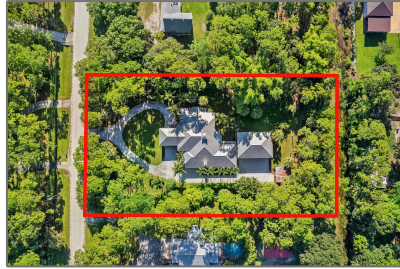

Single family

4,135 Sqft - 11920 175th Road, Jupiter, Florida
33478

Basic [Details](#)

Property Type:	A
Listing Type:	Single family
Listing ID:	RX-10823879
Price:	\$1,599,000
Bedrooms:	4
Bathrooms:	2.1
Half Bathrooms:	1
Square Footage:	4,135 Sqft
Year Built:	2005

Address [Map](#)

Country:	US
State:	FL
County:	Palm Beach
City:	Jupiter
Zipcode:	33478
Street:	175th
Street Number:	11920
Longitude:	W81° 46' 39"
Latitude:	N26° 56' 7.6"

Agent Info

Bill Gould

<http://www.exclusivebetatest.com>