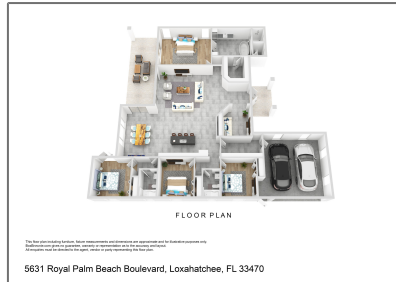

Single family

3,505 Sqft - 5631 Royal Palm Beach Boulevard,
Loxahatchee, Florida 33470

Basic Details

Property Type:	A
Listing Type:	Single family
Listing ID:	RX-10823660
Price:	\$735,000
Bedrooms:	4
Bathrooms:	3
Square Footage:	3,505 Sqft
Year Built:	2022