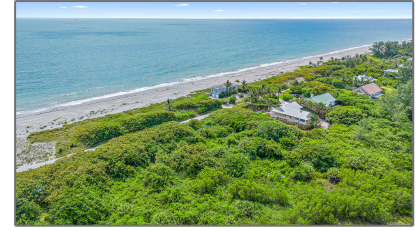

# Single family

12,951 Sqft - 166 Beach Road, Hobe Sound,  
Florida 33455

## Address Map

Country:	<b>US</b>
State:	<b>FL</b>
County:	<b>Martin</b>
City:	<b>Hobe Sound</b>
Zipcode:	<b>33455</b>
Street:	<b>Beach</b>
Street Number:	<b>166</b>
Longitude:	<b>W81° 53' 39"</b>
Latitude:	<b>N27° 2' 33.4"</b>