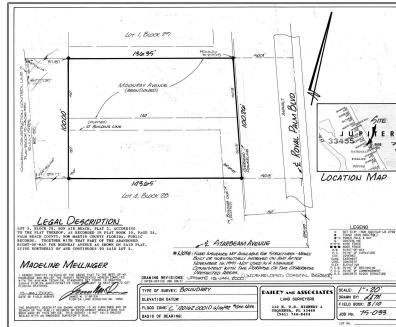

# Single family

12,951 Sqft - 166 Beach Road, Hobe Sound,  
Florida 33455

## Basic Details

Property Type:	<b>C</b>
Listing Type:	<b>Single family</b>
Listing ID:	<b>RX-10814128</b>
Price:	<b>\$2,800,000</b>
Square Footage:	<b>12,951 Sqft</b>

## Address Map

Country:	<b>US</b>
State:	<b>FL</b>
County:	<b>Martin</b>
City:	<b>Hobe Sound</b>
Zipcode:	<b>33455</b>
Street:	<b>Beach</b>
Street Number:	<b>166</b>
Longitude:	<b>W81° 53' 39"</b>
Latitude:	<b>N27° 2' 33.4"</b>