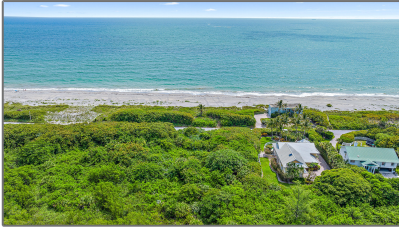

# Single family

12,951 Sqft - 166 Beach Road, Hobe Sound,  
Florida 33455

## Address Map

Country:	<b>US</b>
State:	<b>FL</b>
County:	<b>Martin</b>
City:	<b>Hobe Sound</b>
Zipcode:	<b>33455</b>
Street:	<b>Beach</b>
Street Number:	<b>166</b>
Longitude:	<b>W81° 53' 39"</b>
Latitude:	<b>N27° 2' 33.4"</b>