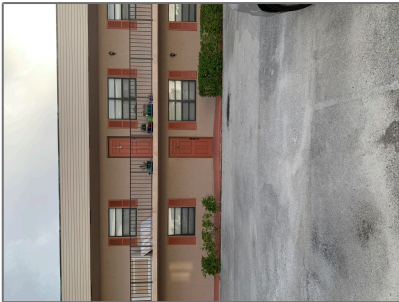

Condominium

1,176 Sqft - 135 Shore Court 102, North Palm Beach, Florida 33408

Basic [Details](#)

Property Type:	F
Listing Type:	Condominium
Listing ID:	RX-10808878
Price:	\$3,750
Bedrooms:	2
Bathrooms:	2
Square Footage:	1,176 Sqft
Year Built:	1980

Address [Map](#)

Country:	US
State:	FL
County:	Palm Beach
City:	North Palm Beach
Zipcode:	33408
Street:	Shore

Features

✓ Heating System:	Electric, Central individual
✓ Cooling System:	Ceiling fan, Electric, Exhaust
✓ View:	Lake, City
✓ Parking:	2+ spaces