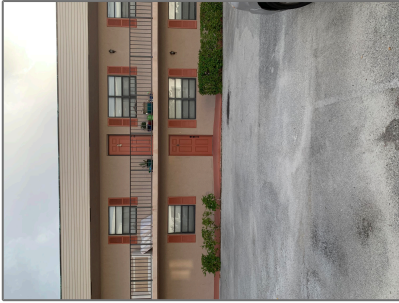

Condominium

1,176 Sqft - 135 Shore Court 102, North Palm Beach, Florida 33408

Basic [Details](#)

Property Type:	F
Listing Type:	Condominium
Listing ID:	RX-10808878
Price:	\$3,750
Bedrooms:	2
Bathrooms:	2
Square Footage:	1,176 Sqft
Year Built:	1980

Address [Map](#)

Country:	US
State:	FL
County:	Palm Beach
City:	North Palm Beach
Zipcode:	33408
Street:	Shore

Features

✓ Heating System:	Electric, Central individual
✓ Cooling System:	Ceiling fan, Electric, Exhaust
✓ View:	Lake, City
✓ Parking:	2+ spaces