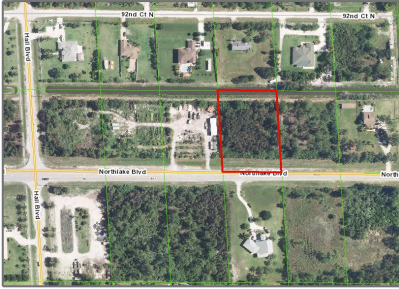

Agricultural

- 000 Northlake Boulevard, West Palm Beach,
Florida 33412

Basic Details

Property Type:	C
Listing Type:	Agricultural
Listing ID:	RX-10805437
Price:	\$360,000

Address Map

Country:	US
State:	FL
County:	Palm Beach
City:	West Palm Beach
Zipcode:	33412
Street:	Northlake
Street Number:	000
Longitude:	W81° 47' 17.2"
Latitude:	N26° 48' 42.6"