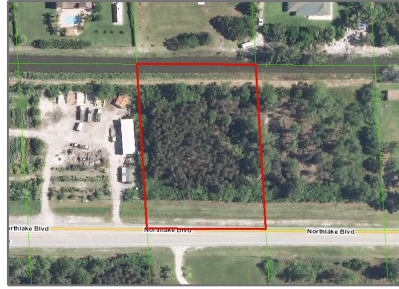

Agricultural

- 000 Northlake Boulevard, West Palm Beach,
Florida 33412

Basic Details

Property Type:	C
Listing Type:	Agricultural
Listing ID:	RX-10805437
Price:	\$360,000

Address Map

Country:	US
State:	FL
County:	Palm Beach
City:	West Palm Beach
Zipcode:	33412
Street:	Northlake
Street Number:	000
Longitude:	W81° 47' 17.2"
Latitude:	N26° 48' 42.6"