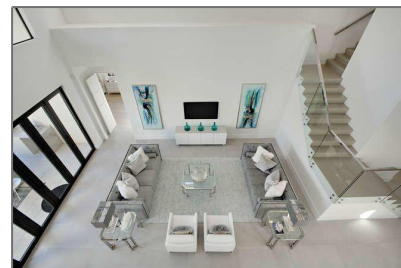

Single family

5,526 Sqft - 18480 Symphony Court, Jupiter,
Florida 33458

Basic [Details](#)

Property Type:	A
Listing Type:	Single family
Listing ID:	RX-10804155
Price:	\$2,575,000
Bedrooms:	5
Bathrooms:	5
Square Footage:	5,526 Sqft
Year Built:	2022