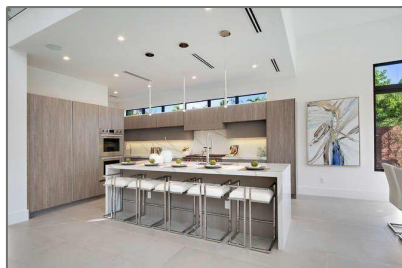

Single family

5,526 Sqft - 18480 Symphony Court, Jupiter,
Florida 33458

Basic [Details](#)

Property Type:	A
Listing Type:	Single family
Listing ID:	RX-10804155
Price:	\$2,575,000
Bedrooms:	5
Bathrooms:	5
Square Footage:	5,526 Sqft
Year Built:	2022