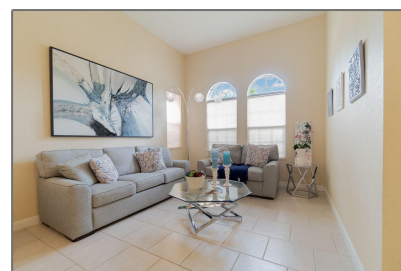

Single family

3,134 Sqft - 611 Cresta Circle, West Palm Beach,
Florida 33413

Basic [Details](#)

Property Type: **A**

Listing Type: **Single family**

Listing ID: **RX-10801878**

Price: **\$559,000**

Bedrooms: **4**