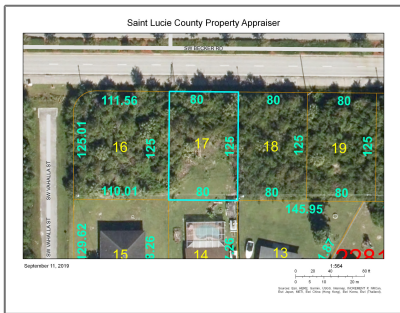

Single family

- 850 Becker Road, Port Saint Lucie, Florida 34953

Basic Details

| | |
|----------------|----------------------|
| Property Type: | C |
| Listing Type: | Single family |
| Listing ID: | RX-10787706 |
| Price: | \$110,000 |

Address Map

| | |
|----------------|-------------------------|
| Country: | US |
| State: | FL |
| County: | St. Lucie |
| City: | Port Saint Lucie |
| Zipcode: | 34953 |
| Street: | Becker |
| Street Number: | 850 |
| Longitude: | W81° 37' 29.5" |
| Latitude: | N27° 12' 33.6" |